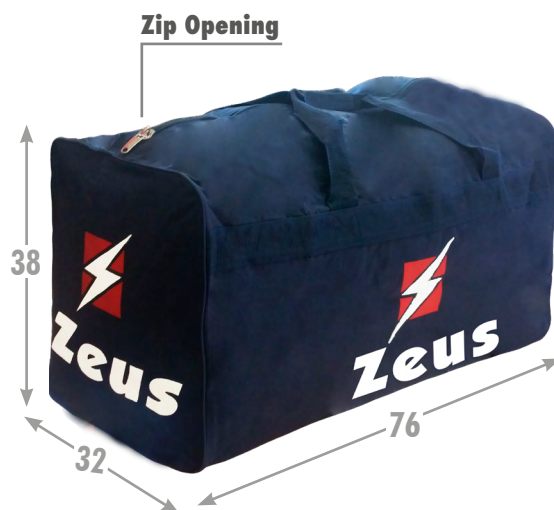

**AVAILABLE UNTIL
2023**

Blu-Bianco-Rosso
BLUE-WHITE-RED

BAGS
LINE

Borsa Portadivise **EKO**

PREZZO/PRICE: **35 € + TAX**

MISURE / SIZES

76x38x32 cm

TESSUTO / FABRIC

70% Nylon - 30% Poliestere

**AVAILABLE UNTIL
2025**

Blu
BLUE

Borsa Portadivise **TROLLEY**

PREZZO/PRICE: **90 € + TAX**

MISURE / SIZES

72x35x36 cm

TESSUTO / FABRIC