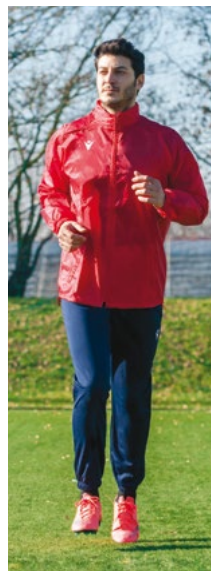

**ATLANTIC HERO
WINDBREAKER**