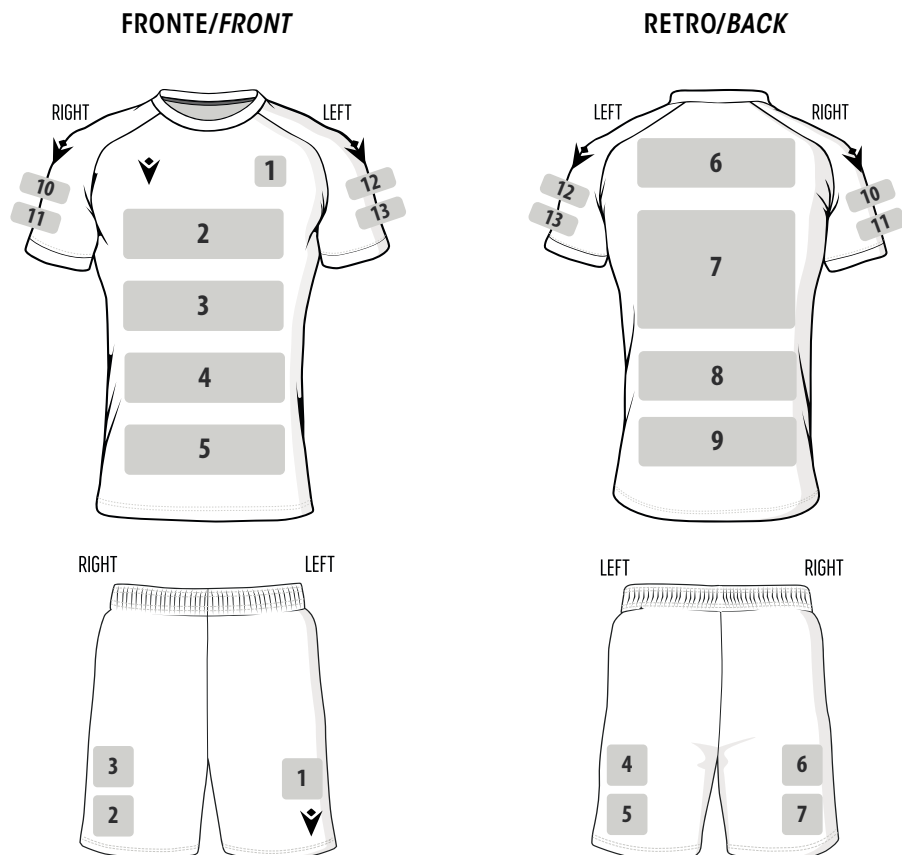

POSIZIONAMENTO LOGHI / LOGO POSITIONING

CENTURY

0123456789

CENTURY outline

0123456789

BIRCH

0123456789

BIRCH outline

0123456789

MACHINE

0123456789

MACHINE outline

0123456789

ATHLETIC

0123456789

ATHLETIC outline

0123456789

LIBEL

0123456789

LIBEL outline

0123456789

BARÇA

0123456789

AGENCY

0123456789

AGENCY outline

0123456789

INFORMAZIONI / INFORMATION

› Colori e dimensioni dei numeri a richiesta
Colours and sizes of numbers available on request

› Numeri applicabili solo per i capi in sublimatico
Numbers only available on sublimated products

LAVORAZIONI CUSTOM / CUSTOM DESIGN OPTIONS

SUBLIMATICO / SUBLIMATED

DISEGNO LIBERO OPEN DESIGN

Scegli il tuo colore tra:
Colore Standard Macron | Colore "Pantone C"
Choose your colours from
Macron Standard Colours or
"Pantone C" colours

DISEGNO PREDEFINITO FIXED DESIGN

Scegli il tuo template grafico tra quelli a pag. 127
Possibilità di inserire numeri con font Macron e aggiungere fino a 6 loghi.
Choose your design template from those on page 127
Possible to add numbers in a Macron font as well as up to 6 logos.

01 02 03 04 05 06 07 09 10 13 14 15* 16*
17 19 20 21* 23 27 28 30 31 35 36* 37* 38

* Colori brillanti, no colori fluo / Brilliant colours, not fluo colors

TINTO PEZZA CUT & SEW

01 02 03 04 05 06
07 09 10 13 14 30