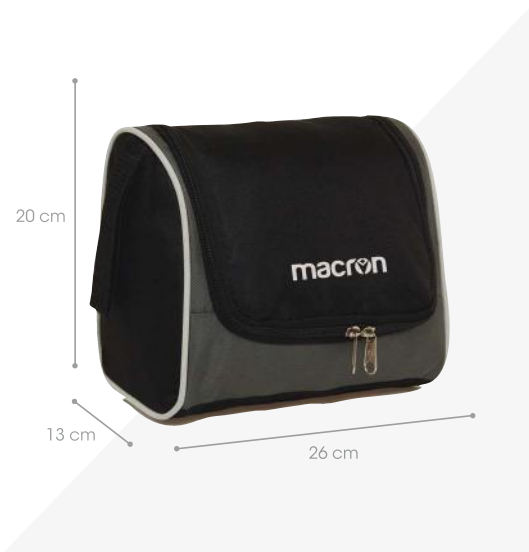

PAROS

5 PCS

BEAUTY BAG

DIMENSIONE/DIMENSIONS
26 X 20 X 13 CM

CAPENZA/CAPACITY
6,76 LT

TESSUTO/FABRIC
100% PL