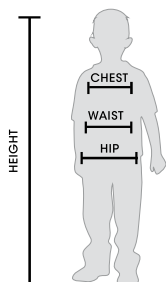

These size charts have been developed on the basis of years of experience and can be used as a guideline when buying Macron. Macron products are made to meet the highest standards and are subject to strict quality control procedures. Garments however can discolour due to substances such as mud and grass, liniment or oil, and of course perspiration, all of which may not be fully removable by washing. The extent of discolouration can be greatly reduced by following a few simple procedures. Soaking and/or washing the garment in water and detergent as soon as possible after use can reduce discolouration, using at least the same volume of water as the garment being treated. Always follow detergent manufacturers instructions, especially those intended to tackle heavy stains and avoid products containing bleach. Macron cannot accept any liability for discolouration or damage to garments resulting from staining caused by elements foreign to the materials used in manufacture. On photographic reproduction and print some colour changes may occur between pictures and original products. We reserve the right to make product/technical changes (in design, colour, function and material), which we feel, will make for improvement of the product. We do not accept any responsibility for printing errors in the catalogue.

SIZES

JUNIOR UP TO 13 YEARS OF AGE